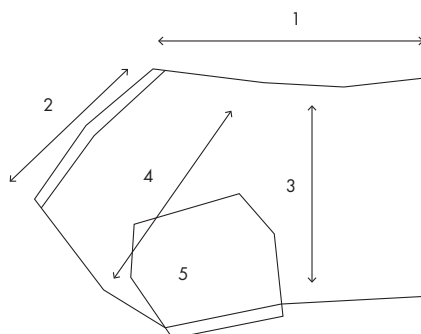

CLOTHES GUIDE SIZES

COAT SIZE

Sizes	Back length	Collar size	Bell size
20	20	20	22 - 26
24	24	22	26 - 30
28	28	24	30 - 34
30	30	25	32 - 36
34	34	26 - 32	36 - 40
38	38	30 - 36	42 - 48
40	40	32 - 38	48 - 52
42	42	35 - 41	52 - 56
45	45	40 - 47	56 - 60

SIZE SWEATS-TEE SHIRT (the sweat does not go to the root of the tail, it stops in the middle of the back.)

Sizes	Collar	Length	Bell
XXS	18 - 20	18 - 20	20 - 25
XS	20 - 22	20 - 24	25 - 30
S	22 - 25	24 - 28	30 - 35
M	25 - 28	28 - 32	35 - 38
L	28 - 30	32 - 38	38 - 40
XL	30 - 35	38 - 40	45 - 50
XXL	35 - 40	40 - 45	50 - 55

- 1 : Back length
- 2 : Collar size
- 3 : Chest size
- 4 : Round chest size
- 5 : Leg length

NECKLACE GUIDE SIZES

1. Minimum length / 2. Maximum length / 3. Total length

In order to know the good size for collar, remember to measure his neck.